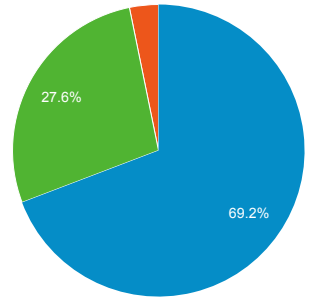

Sessions  
406

Users  
252

Pageviews  
672

- 1. mobile
- 2. desktop
- 3. tablet

Pages / Session  
1.66

Avg. Session Duration  
00:01:58

Bounce Rate  
48.03%

% New Sessions  
52.71%